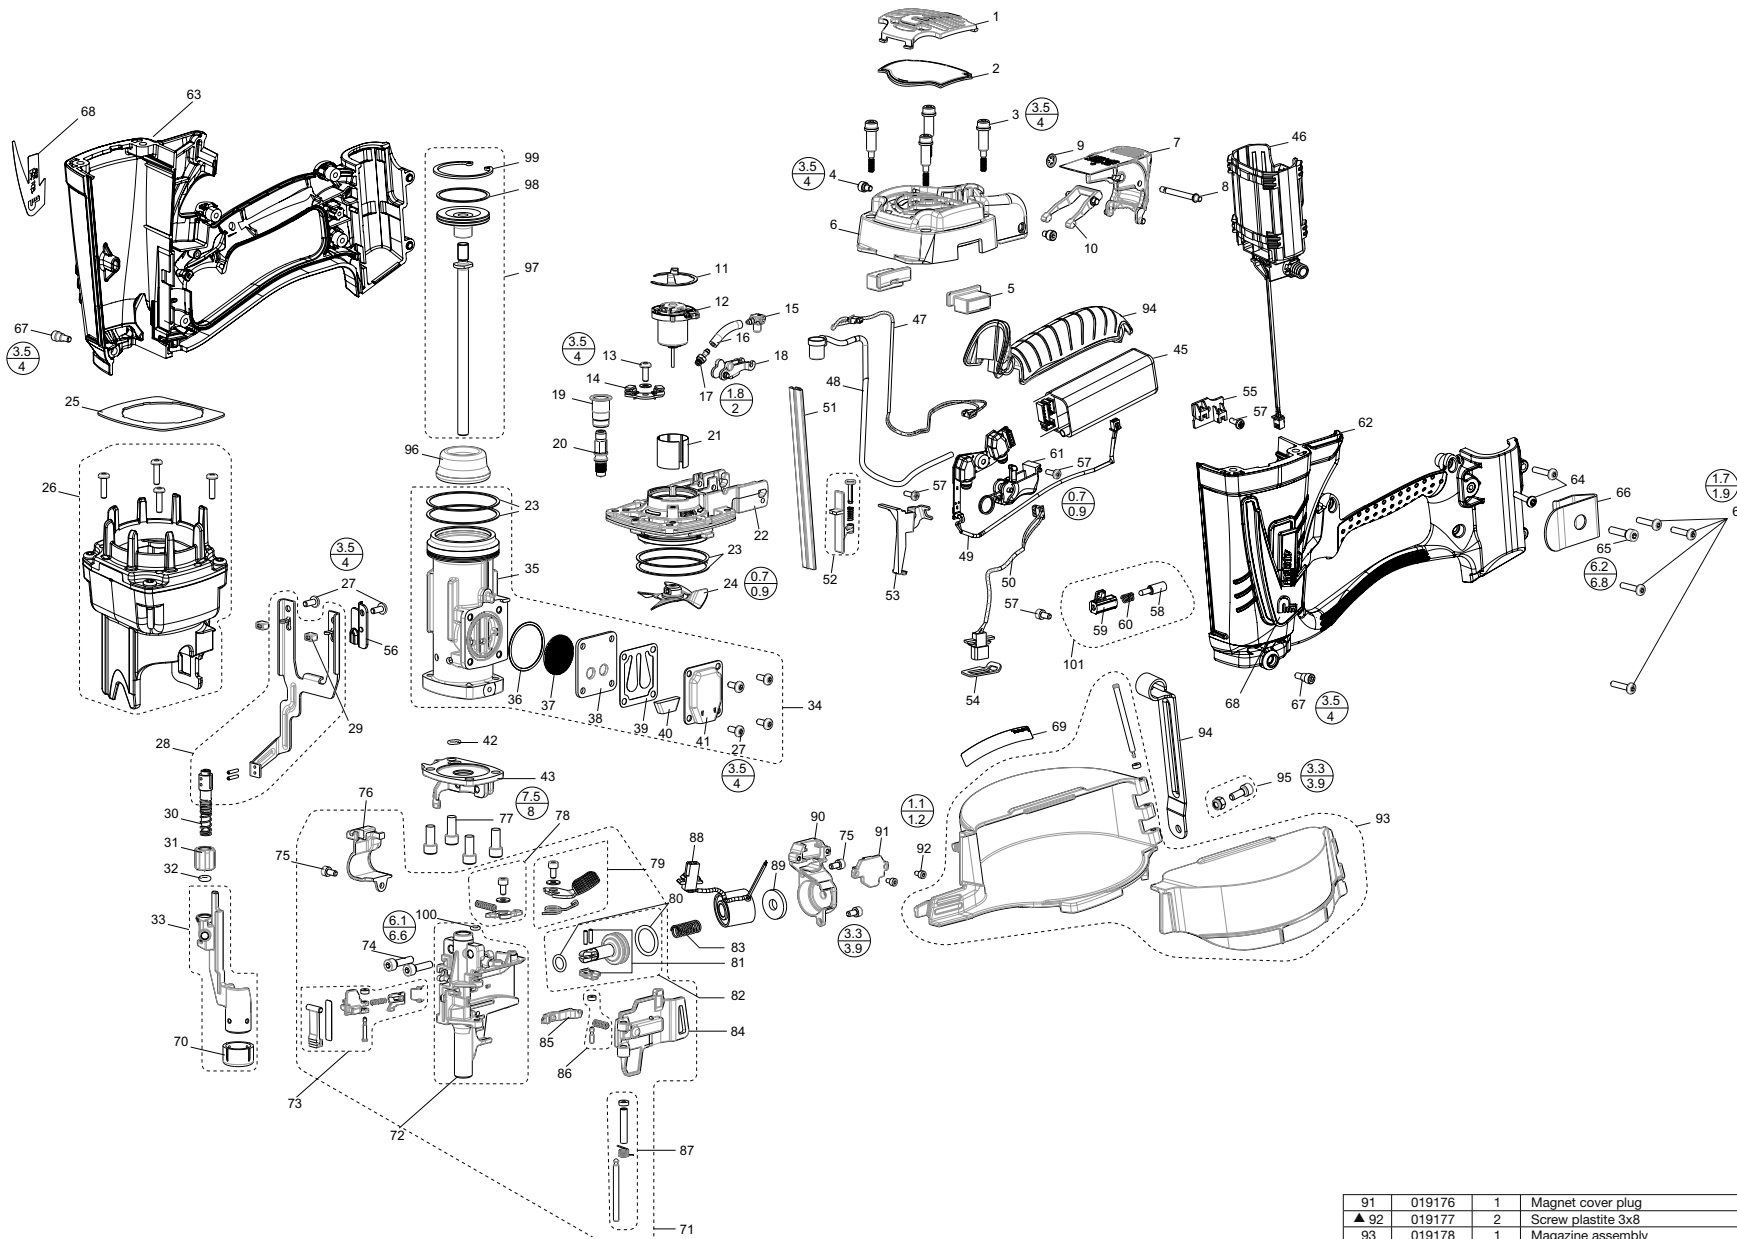

### TOOL SCHEMATIC AND PARTS

An Illinois Tool Works Company  
Route de Lyon - BP 104  
F - 26501 Bourg Les Valence - Cedex France

019240-01  
09/17

TORQUE VALUES

MIN	N.m
MAX	

91	019176	1	Magnet cover plug
▲92	019177	2	Screw plastite 3x8
93	019178	1	Magazine assembly
94	904719	1	Magazine bracket
95	019181	1	Magazine screw + bolt
96	900680	1	Bumper
97	019182	1	Piston assembly
98	403098	1	Piston ring
99	403099	1	Retaining ring
100	019183	1	Channel o'ring
101	019272	1	Lockout assembly